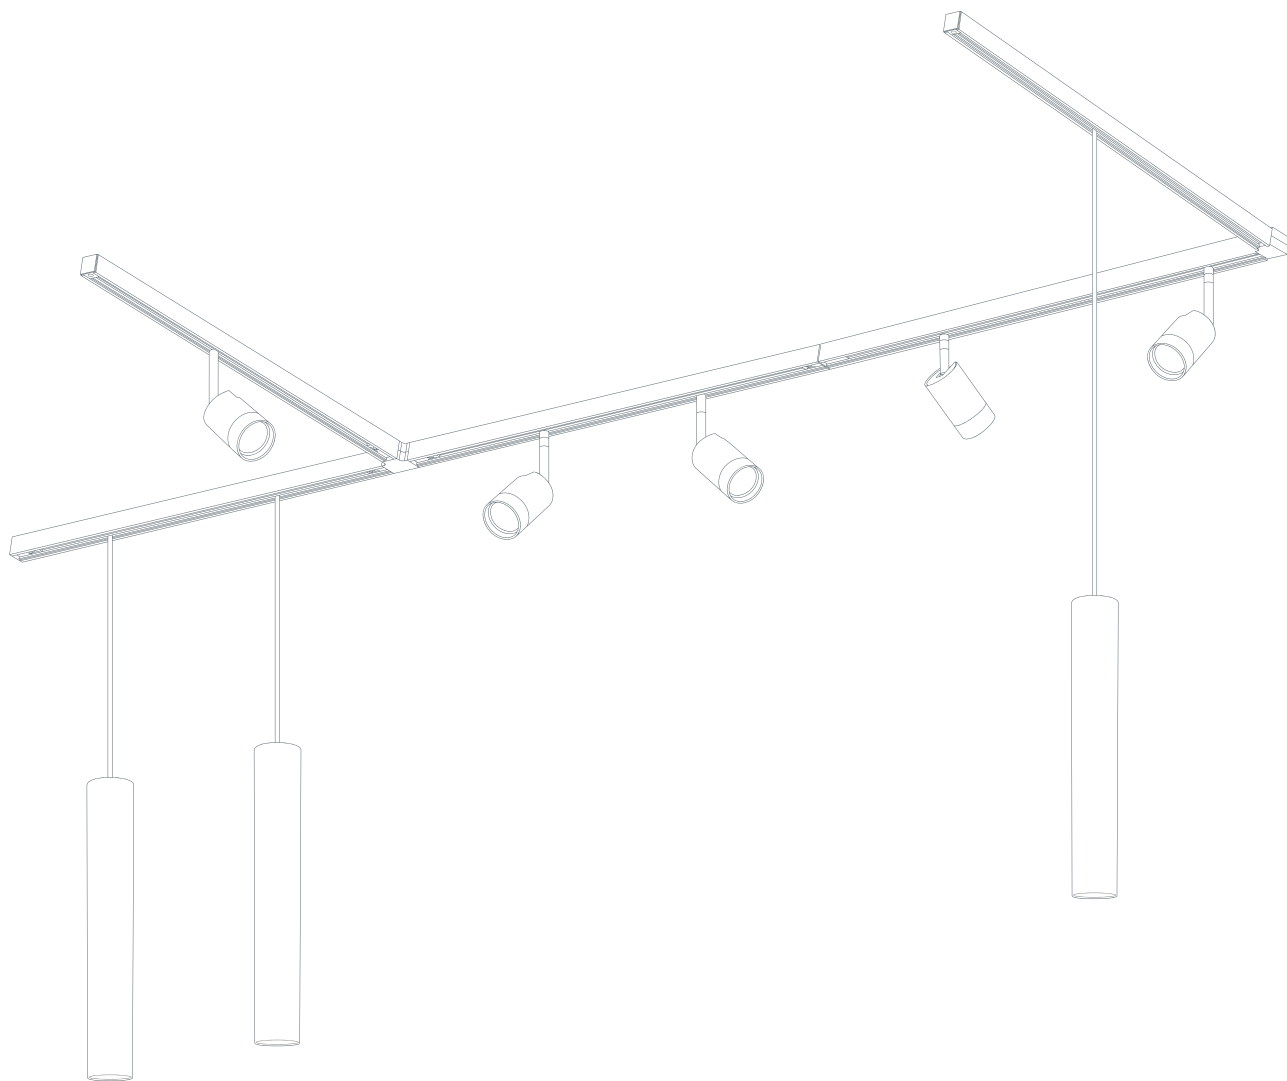

/ MIX AND MATCH