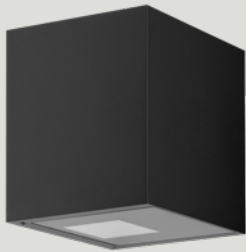

/ ARCA XL W150 + ARCA W100

OUTDOOR / ARCA XL W150 ●

OUTDOOR / ARCA SINGLE W100 ●

OUTDOOR / ARCA W100 ●

2-237-14-02 ARCA Outdoor W100 up & down
230V / 2x 6,1W / 2x 550lm. 3000K. IP65.
Dimmbar. 35.000h. Loopable.
H:10.2cm. B:10cm. T:10.5cm.

2-237-17-02 ARCA Outdoor Single W100 LED up
230V / 6,1W / 550lm. 3000K. IP65.
Dimmbar. 35.000h. Loopable.
H:10.2cm. B:10cm. T:10.5cm.

2-237-18-02 ARCA Outdoor XL W150 LED down
230V / 17,6W / 1639lm. 3000K. IP65.
Dimmbar. 35.000h. Loopable.
H:15cm. B:15cm. T:12cm.